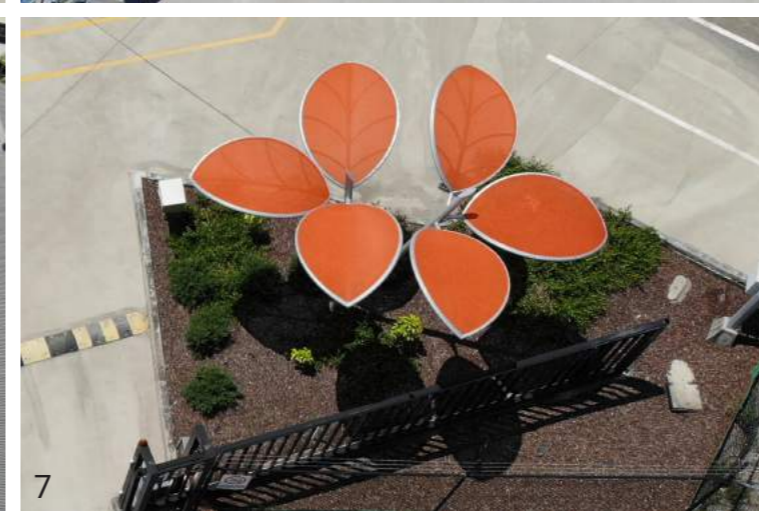

LORIC LEAVES

Sunshades with a difference

LORIC LEAVES
PRODUCT EXEMPLARS 2021

Pictured Above: Redeemer Lutheran College.

Loric Leaves create stunning, artistic sun shades for schools, swimming pools, council parks and, other common areas. Sun shade with a difference!

Creating a unique sun shading aesthetic, Loric Leaves are a real stand out feature for any outdoor environment. With four different sized configurations available, as well as custom printed images on the underside of the Leaves, there is a personalised solution to fit any shade requirement, large or small.

Langlands Swimming Pool

LORIC LEAVES SPECIFICATIONS

L4 Loric Leaves

- Number of leaves: 4
- Overall Dimensions (std): 4500w, 4500d, 4000h
- Overall Dimensions (res): 4500w, 4500d, 3500h
- Height Clearance: 2800 (std), 2300 (res).

V6 Loric Leaves

- Number of leaves: 6
- Overall Dimensions (std): 4500w, 6000d, 4000h
- Overall Dimensions (res): 4500w, 6000d, 3500h
- Height Clearance: 2800 (std), 2300 (res).

Surface Finish: EZI-GAL Powder Coated (silver standard)